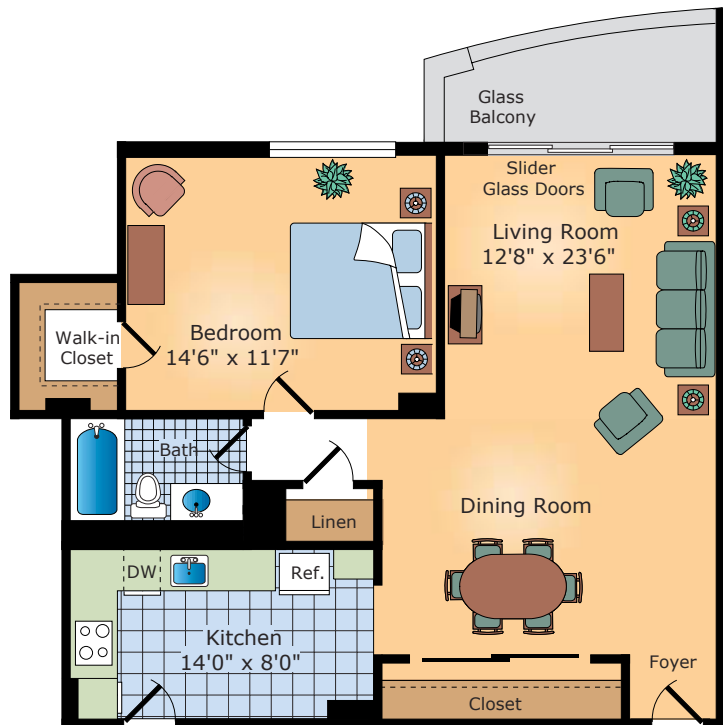

One Bedroom, One Bath
767 Square Feet

\$ _____

R & T Do not have walk-in closet in bedroom
it is sliding doors with shelves

3901 S. Ocean Drive, Hollywood, FL
 Open daily 10AM to 6PM Sat & Sun 11AM to 5PM
 or by appointment (954) 929-0009
www.liveatthetides.com