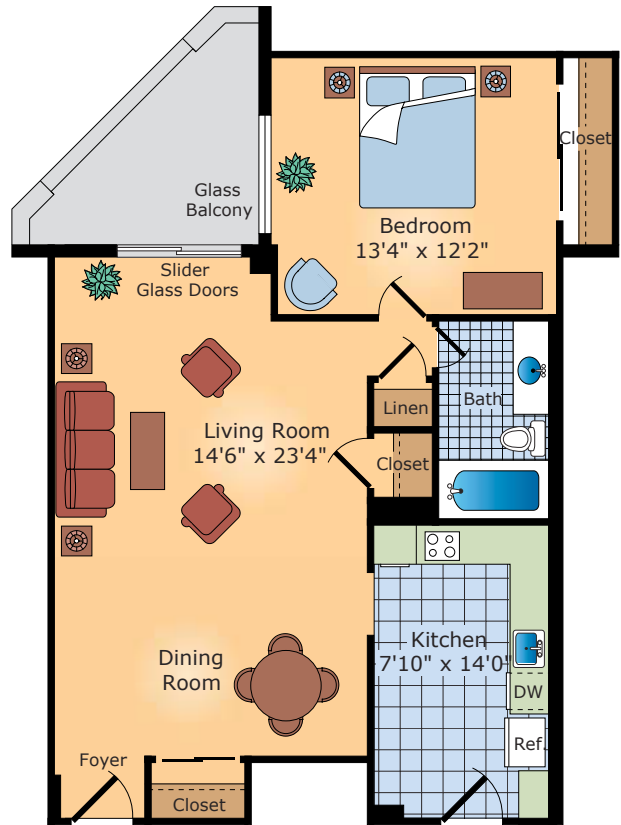

One Bedroom, One Bath
704 Square Feet

\$ _____

3901 S. Ocean Drive, Hollywood, FL
 Open daily 10AM to 6PM Sat & Sun 11AM to 5PM
 or by appointment (954) 929-0009
www.liveatthetides.com

Oral representations cannot be relied upon as correctly stating the representations of the developer. For correct representations, reference should be made to the documents required by section 718.503, Florida Statutes, to be furnished by a developer to a buyer or lessee. This offering is made only by the prospectus for the condominium and no statement should be relied upon if not made in the prospectus. This is not an offer to sell, or solicitation of offers to buy, the condominium units in states where such offer or solicitation cannot be made. Prices, plans and specifications are subject to change without notice.

Exclusively represented by

 MAJESTIC PROPERTIES