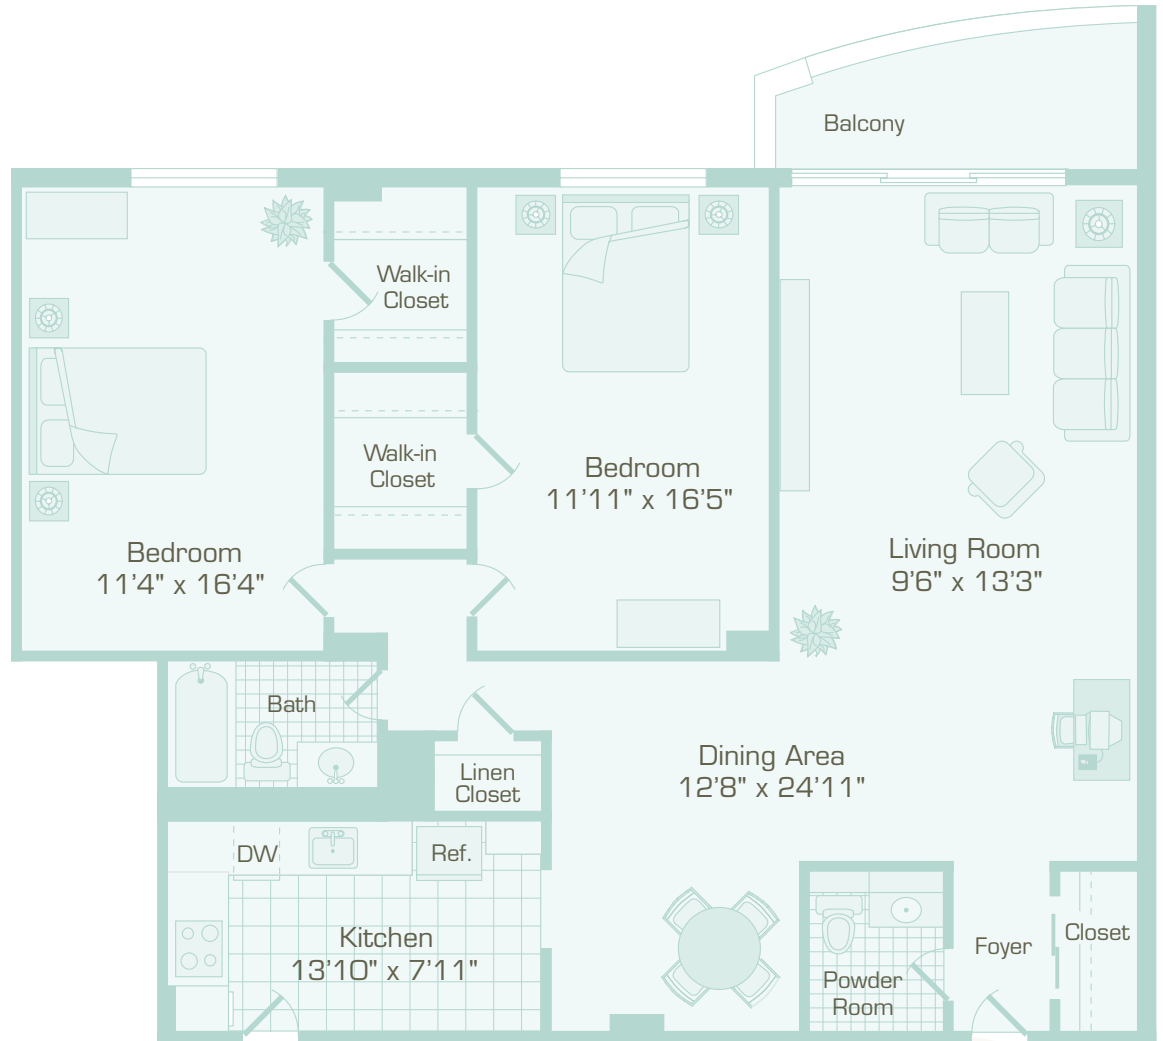

Tahiti

Two Bedrooms
One & One Half Bath
1,236 - 1,246 Square Feet

Preliminary floor plan for preview purposes only. Dimensions and plans shown are approximate and subject to change. See sales representative for details. Developer reserves the right to alter and improve without notice. Oral representation cannot be relied upon as correctly stating representation of the developer. For correct representation make reference to the purchase agreement and to the documents required by section 718.503 Florida Statutes to be furnished by developer to buyer or lessee. Not an offer where prohibited by State statutes. We are pledged to the letter and spirit of the U.S. policy for the achievement of equal housing opportunity throughout the nation. We encourage and support an affirmative advertising and marketing program in which there are no barriers to obtaining housing because of race, color, religion, sex, handicap, familial status or national origin. Equal Housing Opportunity.