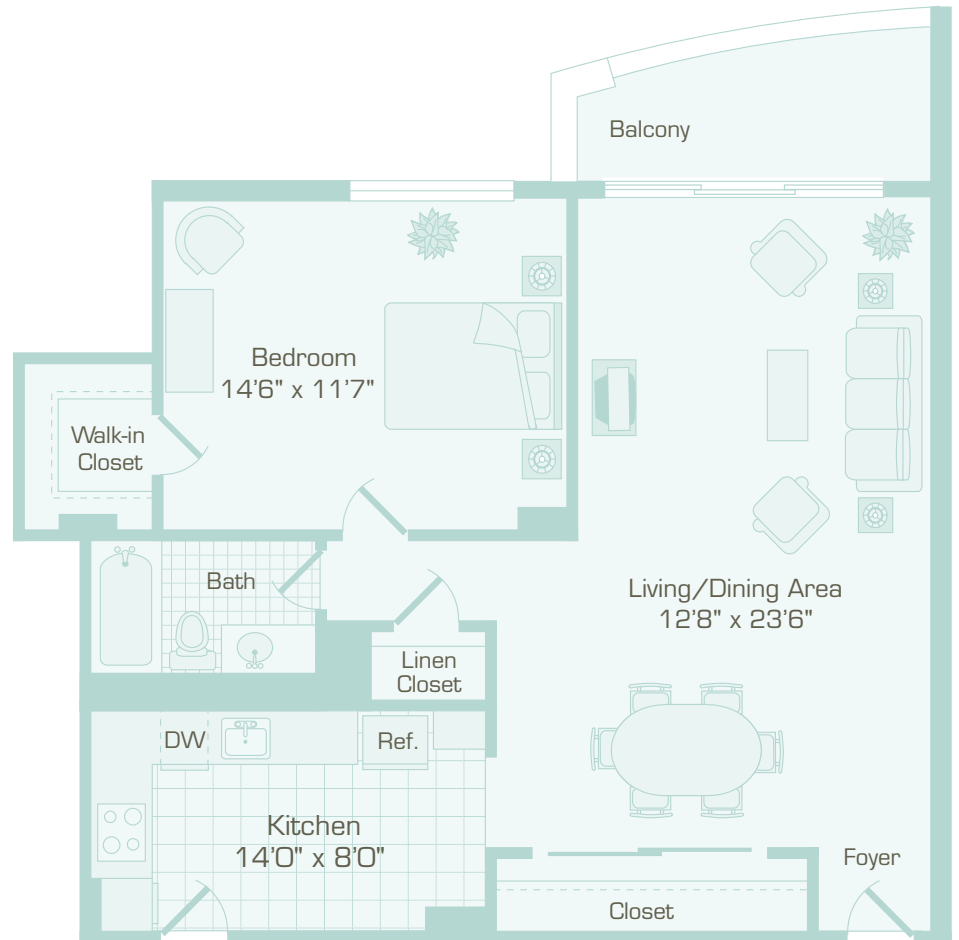

Barbados

One Bedroom

One Bath

812 - 817 Square Feet

("U" First Floor - 855 Square Feet)

R & T do not have walk-in closets in the bedroom.
Closets have sliding doors with shelves.

Preliminary floor plan for preview purposes only. Dimensions and plans shown are approximate and subject to change. See sales representative for details. Developer reserves the right to alter and improve without notice. Oral representation cannot be relied upon as correctly stating representation of the developer. For correct representation make reference to the purchase agreement and to the documents required by section 718.503 Florida Statutes to be furnished by developer to buyer or lessee. Not an offer where prohibited by State statutes. We are pledged to the letter and spirit of the U.S. policy for the achievement of equal housing opportunity throughout the nation. We encourage and support an affirmative advertising and marketing program in which there are no barriers to obtaining housing because of race, color, religion, sex, handicap, familial status or national origin. Equal Housing Opportunity.