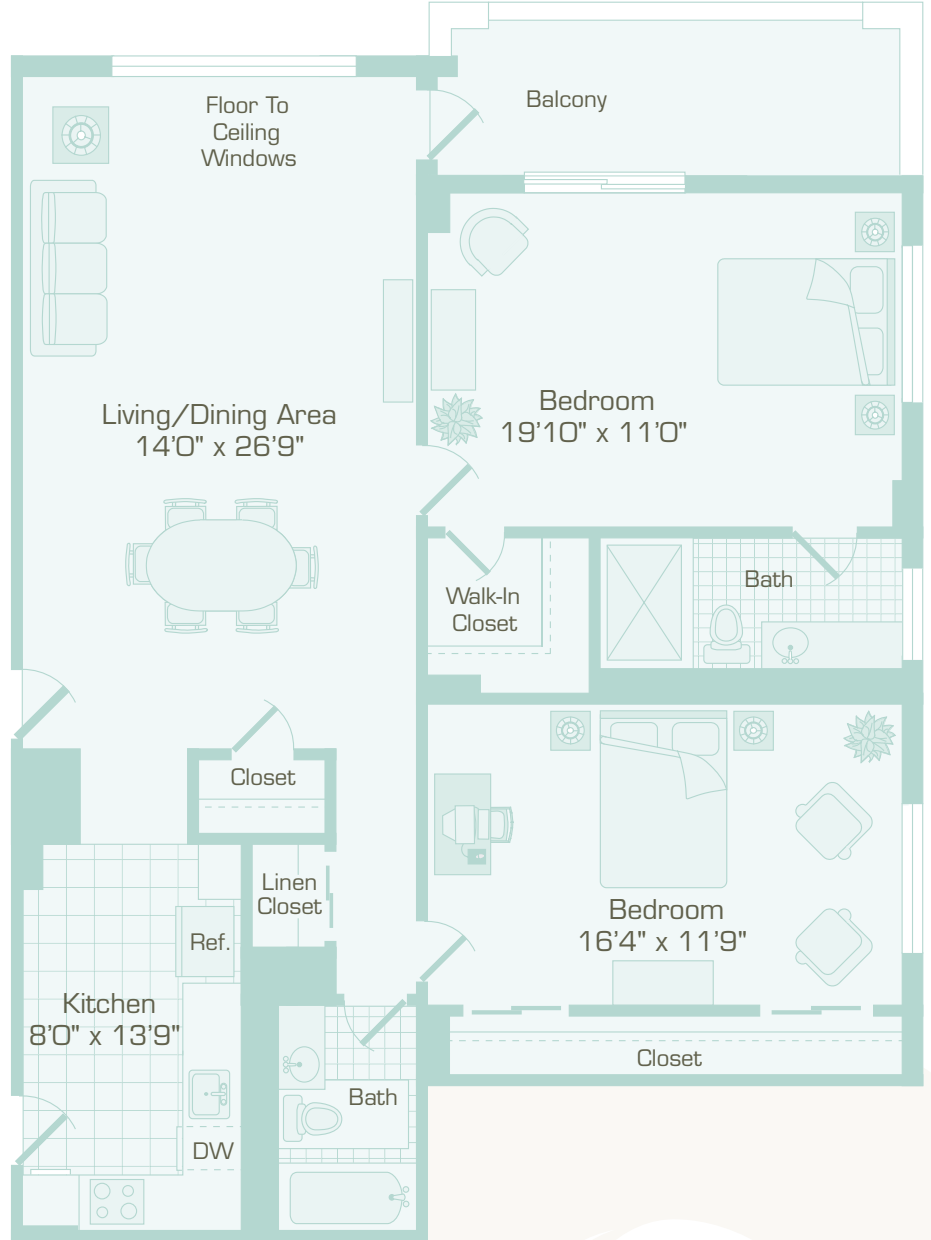

Aruba

Two Bedroom

Two Baths

1,173 - 1,184 Square Feet

Preliminary floor plan for preview purposes only. Dimensions and plans shown are approximate and subject to change. See sales representative for details. Developer reserves the right to alter and improve without notice. Oral representation cannot be relied upon as correctly stating representation of the developer. For correct representation make reference to the purchase agreement and to the documents required by section 718.503 Florida Statutes to be furnished by developer to buyer or lessee. Not an offer where prohibited by State statutes. We are pledged to the letter and spirit of the U.S. policy for the achievement of equal housing opportunity throughout the nation. We encourage and support an affirmative advertising and marketing program in which there are no barriers to obtaining housing because of race, color, religion, sex, handicap, familial status or national origin. Equal Housing Opportunity.